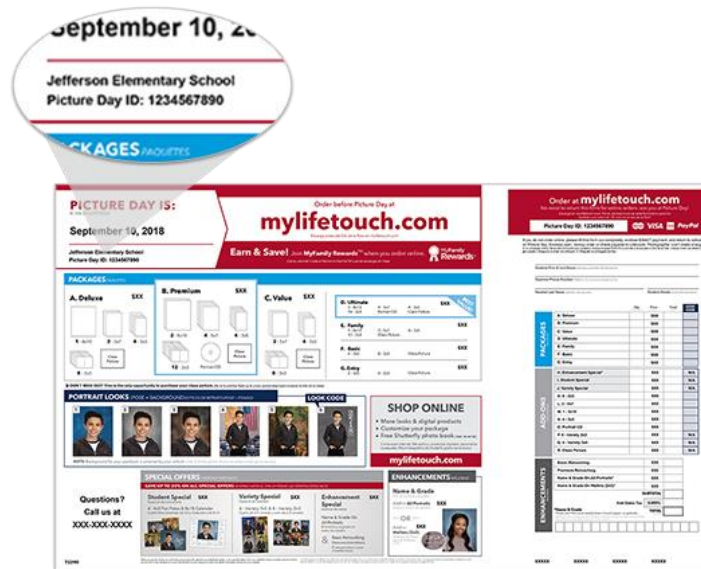

Find Picture Day ID or Portrait ID

Find Picture Day ID

This ID is unique to your school and is used to order before Picture Day.

The below sample order form highlights the location of the Picture Day ID. If you don't have a flyer, look up your Picture Day ID with [Find My Picture Day](#).

Find Portrait ID & Access Code

This is unique to your student and is usually used to order after Picture Day.

The below samples highlight the location of the Portrait ID and Access Code on your printed materials.